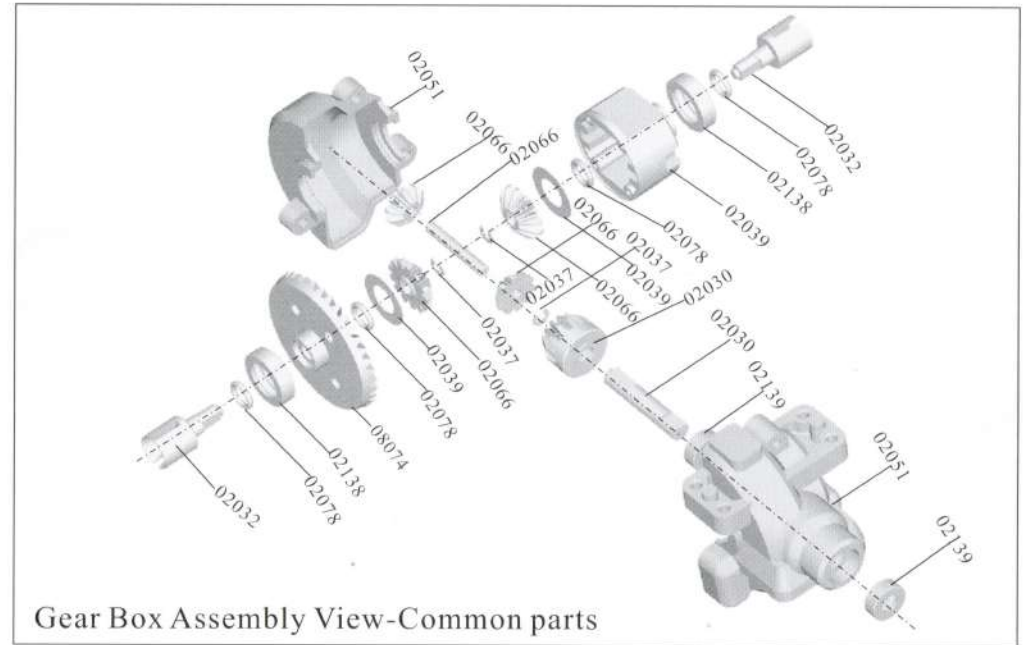

Upgradable Optionals

108822-Aluminum Shock Tower+Cap Head Machine Screw 3*12 2P 3*12	108837-Aluminum Body Post	108004-Aluminum Shock Absorber	102240-Aluminum Ackerman Plate	102260-Aluminum Front Gear Box Mount
102261-Aluminum Rear Gear Box Mount	102227-Suspension Arm Brace(AL.)	103371-Motor Brace (AL.)+Flat Head Machine Screw 3*8*4P/ Cap Head Machine Screw 3*8*2P M3*8	107001-Carbon Fibre Chassis	107002-Carbon Fibre Radio Tray
03204-LiPO Battery 7.4V 3600mAh 25CC	28434-LiPO Battery 11.1V 3600mAh 25CC	28347-Charger	108835-Aluminum Front Brace+Cap Head Machine Screws 3*8mm *6P 3*8	108836-Aluminum Rear Brace+Cap Head Machine Screws 3*8mm *4P/3*10mm*2P 3*10
103006-Antenna Mounts (AL.)+Flat Head Machine Screw 3*10*1P/Cap Head Machine Screw 3*10*1P 3*10	103009-Aluminum Battery Posts+Flat Head Machine 3*10*2P 3*10	102257-Aluminum Steering Servo Saver Set	103310-Carbon Fibre Battery Cover	103013-Servo Mount(AL.)+Flat Head Machine Screw 3*8*2P+Cap Head Machine Screw 3*8*4P 3*8

Upgradable Optionals

103004-Aluminum Battery Mount+Flat Head Machine 3*10*4P 3*10				

Gear Box Assembly View-Common parts